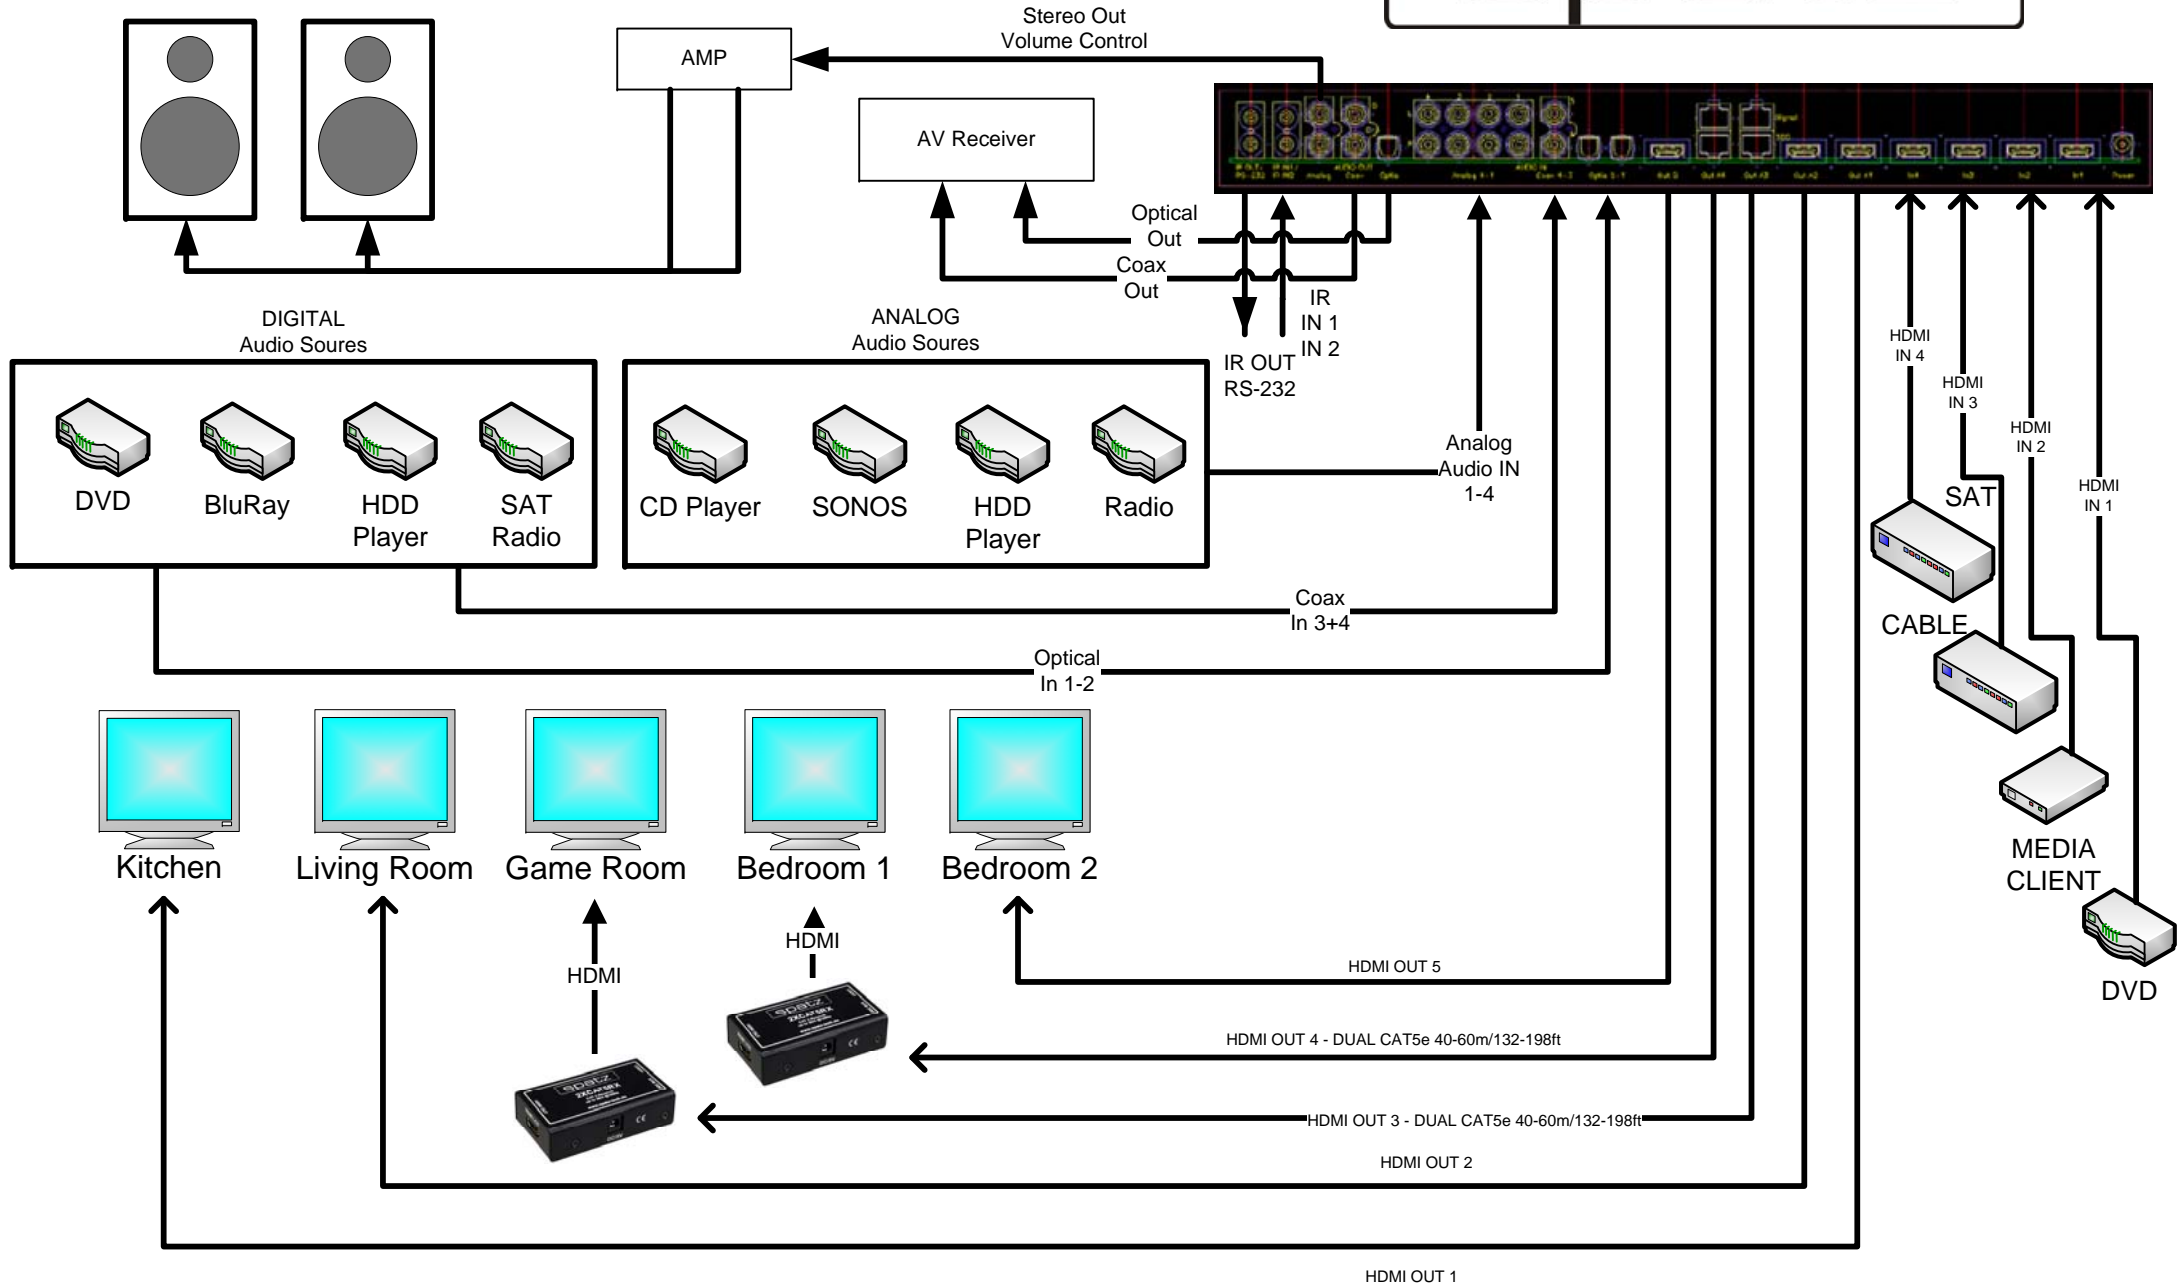

HDMI-X45 MATRIX

Switching 4 HDMI and 8 Audio sources to 5 Rooms

HDMI OUT 1